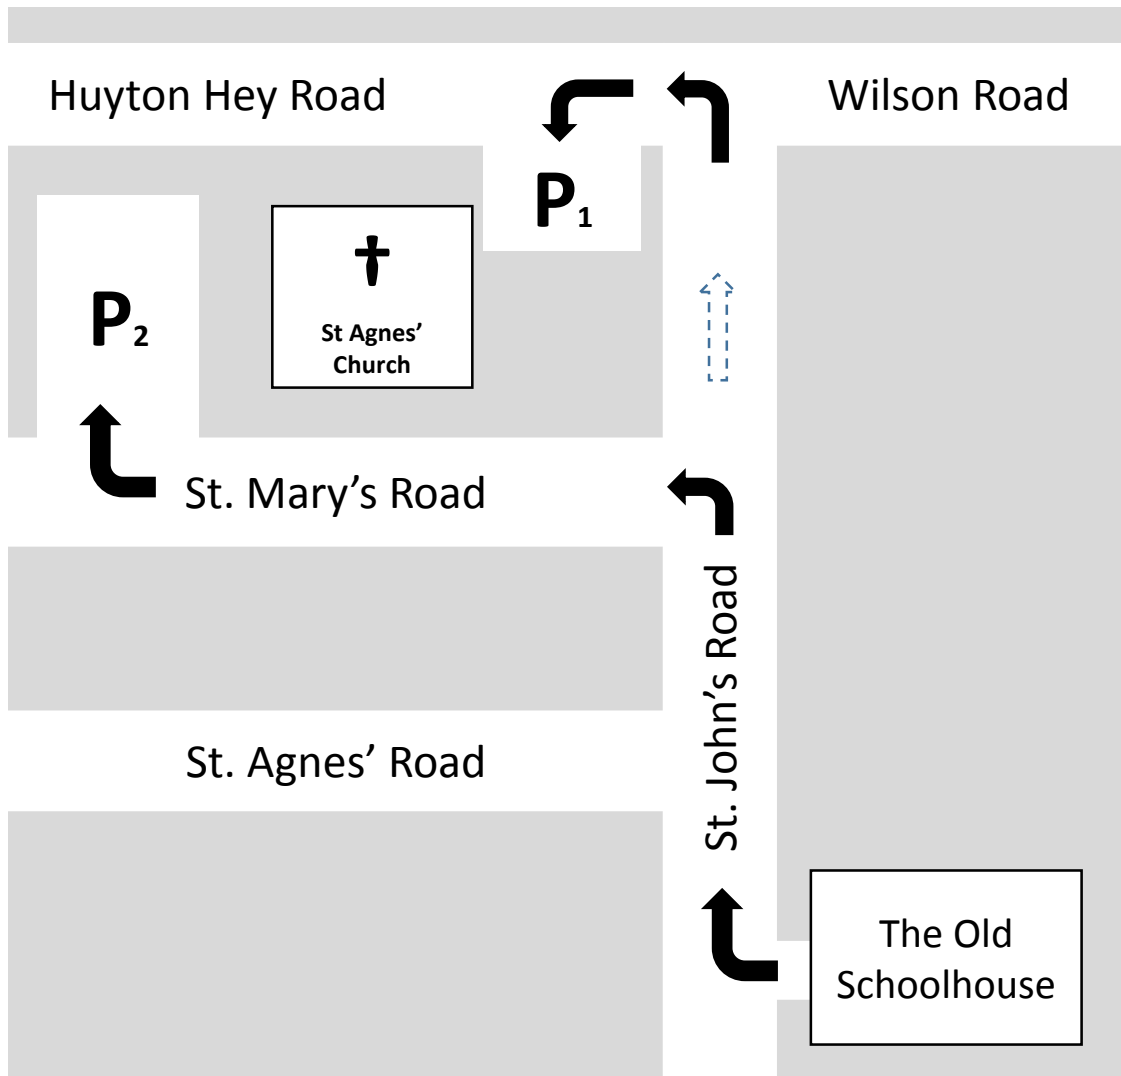

The Old Schoolhouse
Community Project

The Old Schoolhouse Overflow Parking

Spaces are limited in our own carpark so, on busy days, we ask that some visitors leave their vehicles at one of the nearby St. Agnes' Church carparks.

Please also note that parking in the streets around the Old Schoolhouse is by permit only until 1pm and that wardens do patrol the area.

Thank you.

Post Codes (for satnav)

Parking 1 - L36 5SF

Parking 2 - L36 5SR